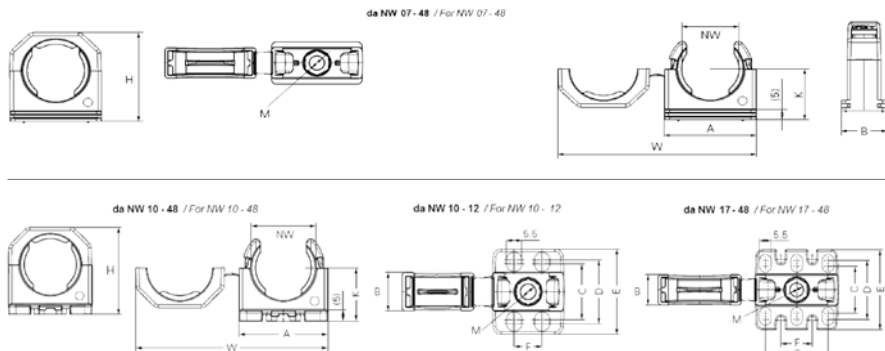

Fissatubi Conduit-clips

Fissatubi

Raccordi tipo / Fittings type